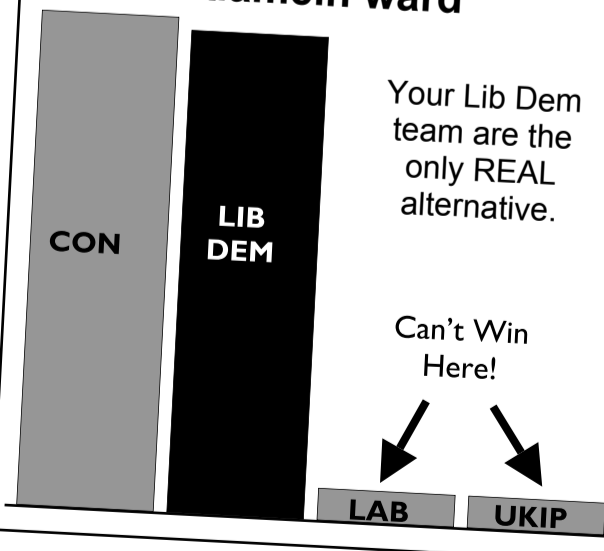

2007 Borough Council election results in Alamein ward

Do you know of something in your area that needs sorting out? Get in touch with your Lib Dem team, they are here to help. Contract details are on the back.

Your local Liberal Democrat team working for you!